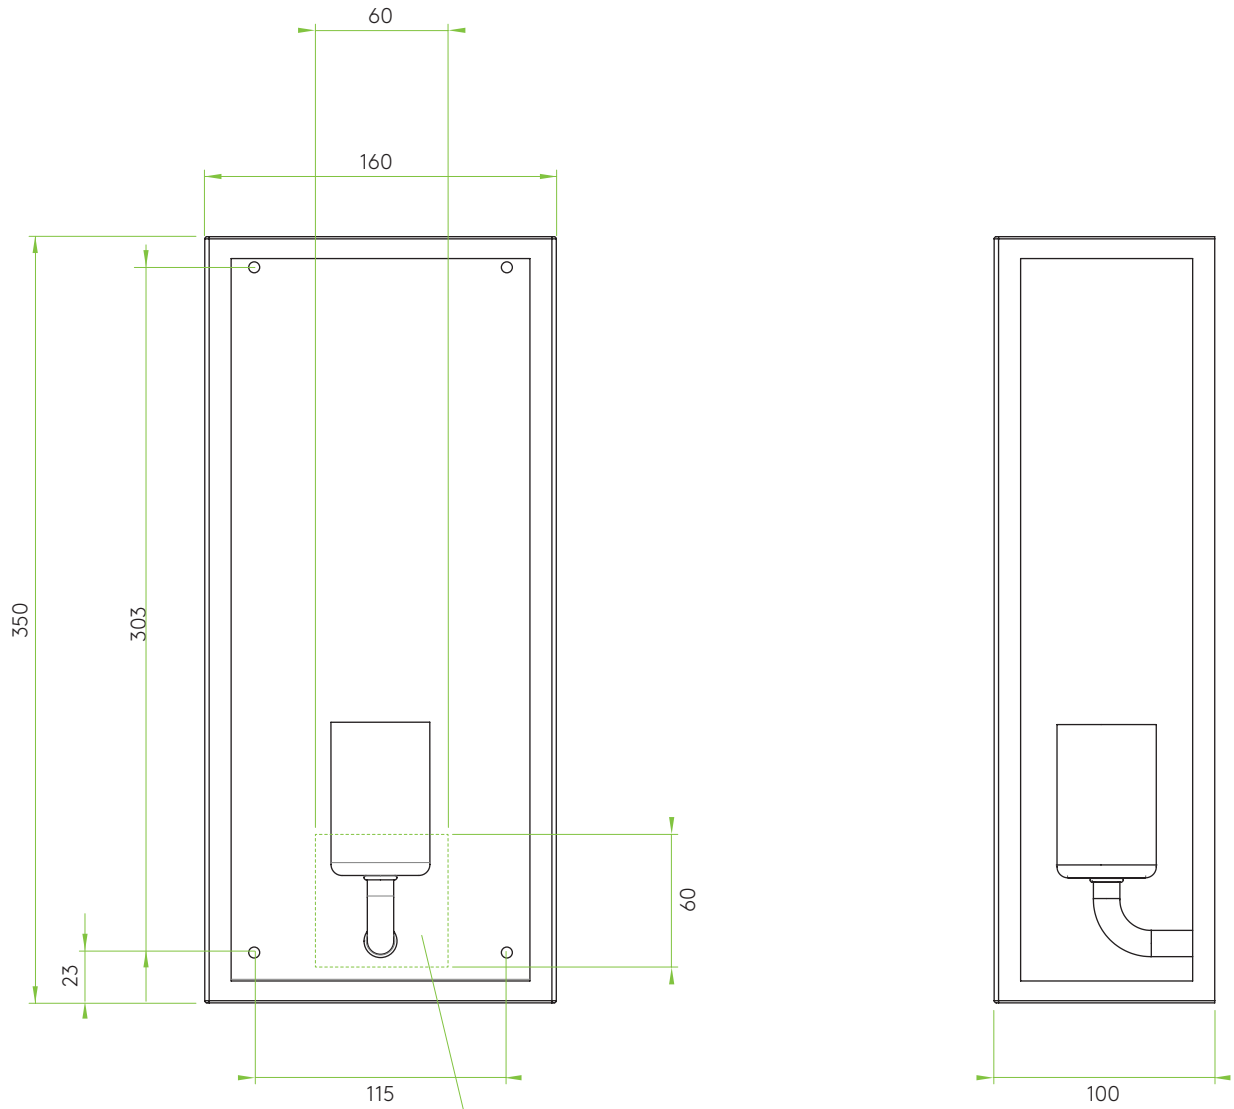

PRODUCT SPECIFICATION

GENERAL

FINISH:	Polished Nickel	CABLE LENGTH:	Not Applicable
MAIN MATERIAL:	Metal - Stainless Steel	GROSS WEIGHT:	2.448 (Kg)
DIMENSIONS:	H: 350mm W: 160mm D: 100mm	CLASS:	CE (Class I)
INSTALLATION ORIENTATION:	Wall Mount - Vertical	IP RATING:	IP44
CUT OUT HOLE:	60mm x 60mm	BATHROOM ZONE:	Zone 2, 3
RECESS DEPTH:	30 (mm)	VOLTAGE:	Mains 230 (V)
FIRE RATING:	Not Applicable	PRODUCT F MARK:	Suitable for mounting on flammable materials

LAMP

LIGHT SOURCE:	E27/ES	MACADAM ELIPSE:	Not Applicable
MAXIMUM WATTAGE:	60W Max	UGR:	Not Applicable
MAXIMUM LAMP LENGTH:	200 (mm)	BEAM ANGLE:	Lamp Dependent
LAMP INCLUDED?	No	TILT ADJUSTMENT ANGLE:	Not Applicable
LUMINOUS FLUX:	Lamp Dependent	ROTATION ADJUSTMENT ANGLE:	Not Applicable
COLOUR TEMP:	Lamp Dependent	AVERAGE LIFESPAN:	Lamp Dependent
CRI:	Lamp Dependent	L70:	Not Applicable
R9:	Not Applicable		

BOX QUANTITY X6

PRODUCT ELEVATIONS

Recess in wall for Terminal Block 60x60x30mm