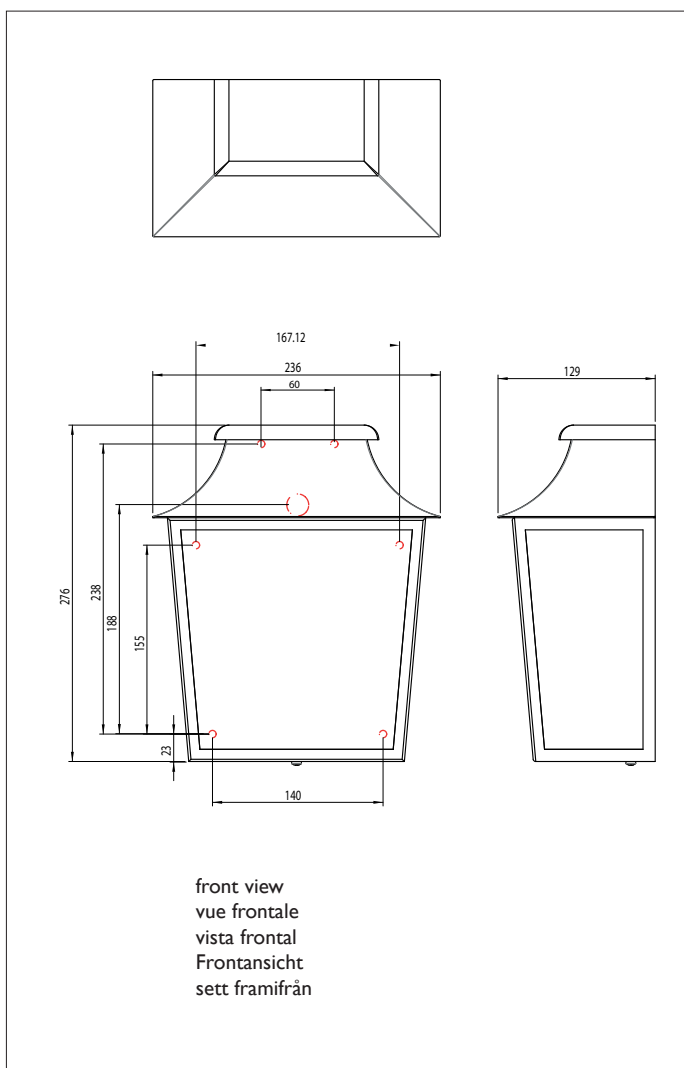

# 7270 Richmond

■ astro

1 x 60w  
E27

excl.

Astro Lighting Ltd.  
G2 River Way, Harlow  
CM20 2DP, Great Britain

T: +44 (0) 1279 427001  
F: +44 (0) 1279 427002  
sales@astrolighting.co.uk  
www.astrolighting.co.uk