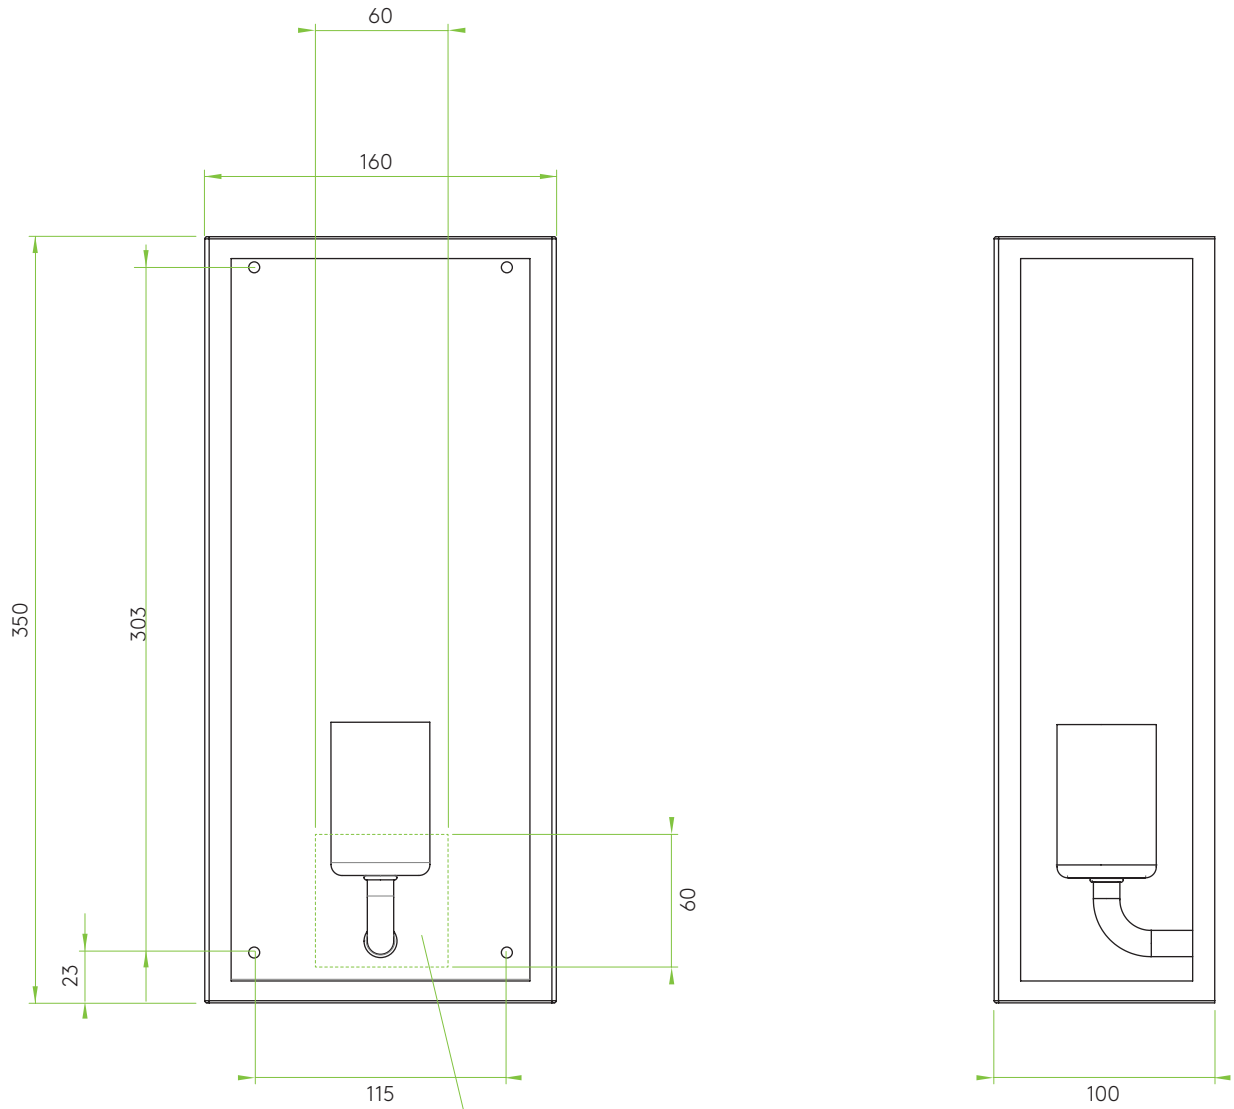

MESSINA FROSTED 7187

SKU 1183003

astro

PRODUCT SPECIFICATION

GENERAL

FINISH:	Black	CABLE LENGTH:	Not Applicable
MAIN MATERIAL:	Metal - Stainless Steel	GROSS WEIGHT:	2.448 (Kg)
DIMENSIONS:	H: 350mm W: 160mm D: 100mm	CLASS:	CE (Class I)
INSTALLATION ORIENTATION:	Wall Mount - Vertical	IP RATING:	IP44
CUT OUT HOLE:	60mm x 60mm	BATHROOM ZONE:	Zone 2, 3
RECESS DEPTH:	30 (mm)	VOLTAGE:	Mains 230 (V)
FIRE RATING:	Not Applicable	PRODUCT F MARK:	Suitable for mounting on flammable materials

LAMP

LIGHT SOURCE:	E27/ES	MACADAM ELIPSE:	Not Applicable
MAXIMUM WATTAGE:	60W Max	UGR:	Not Applicable
MAXIMUM LAMP LENGTH:	200 (mm)	BEAM ANGLE:	Not Applicable
LAMP INCLUDED?	No	TILT ADJUSTMENT ANGLE:	Not Applicable
LUMINOUS FLUX:	Lamp Dependent	ROTATION ADJUSTMENT ANGLE:	Not Applicable
COLOUR TEMP:	Lamp Dependent	AVERAGE LIFESPAN:	Lamp Dependent
CRI:	Lamp Dependent	L70:	Not Applicable
R9:	Lamp Dependent		

BOX QUANTITY X6

PRODUCT ELEVATIONS

Recess in wall for Terminal Block 60x60x30mm