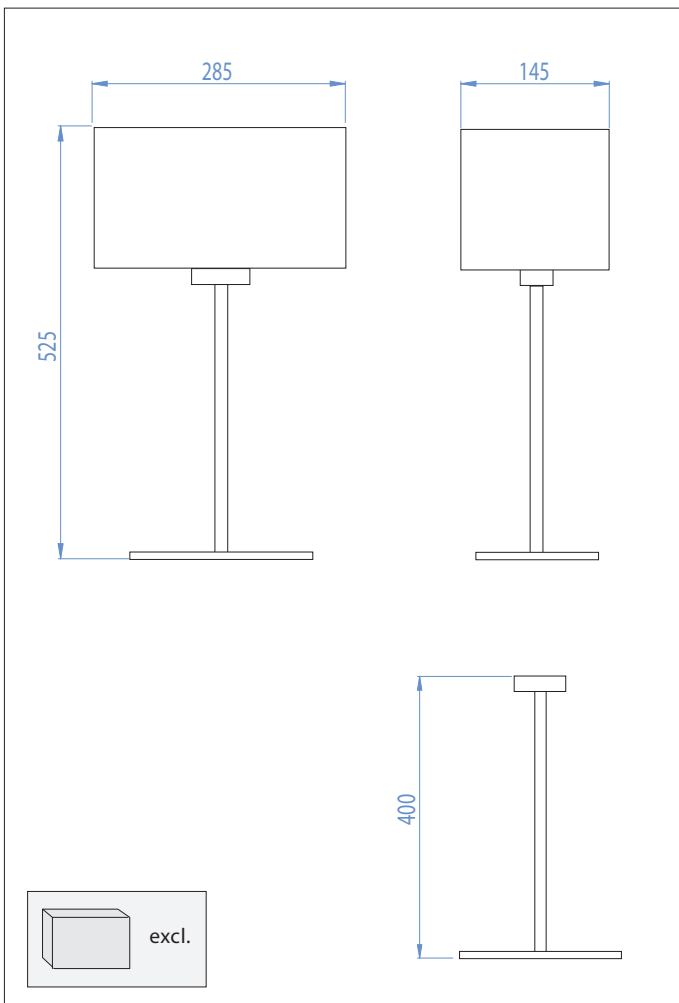

4516 Park Lane Table

astro

1 x 60w E27		excl.
----------------	--	-------

Zone	3
------	----------

Astro Lighting Ltd.
 G2 River Way, Harlow
 CM20 2DP, Great Britain
 T: +44 (0) 1279 427001
 F: +44 (0) 1279 427002
 sales@astrolighting.co.uk
 www.astrolighting.co.uk