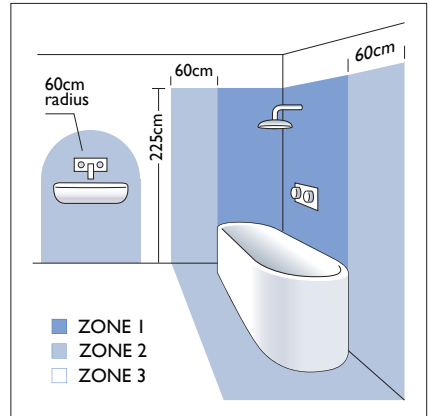

4516 Park Lane Table

astro

1 x 60w E27		excl.
----------------	--	-------

Zone	3
------	----------

Astro Lighting Ltd.
 G2 River Way, Harlow
 CM20 2DP, Great Britain
 T: +44 (0) 1279 427001
 F: +44 (0) 1279 427002
 sales@astrolighting.co.uk
 www.astrolighting.co.uk