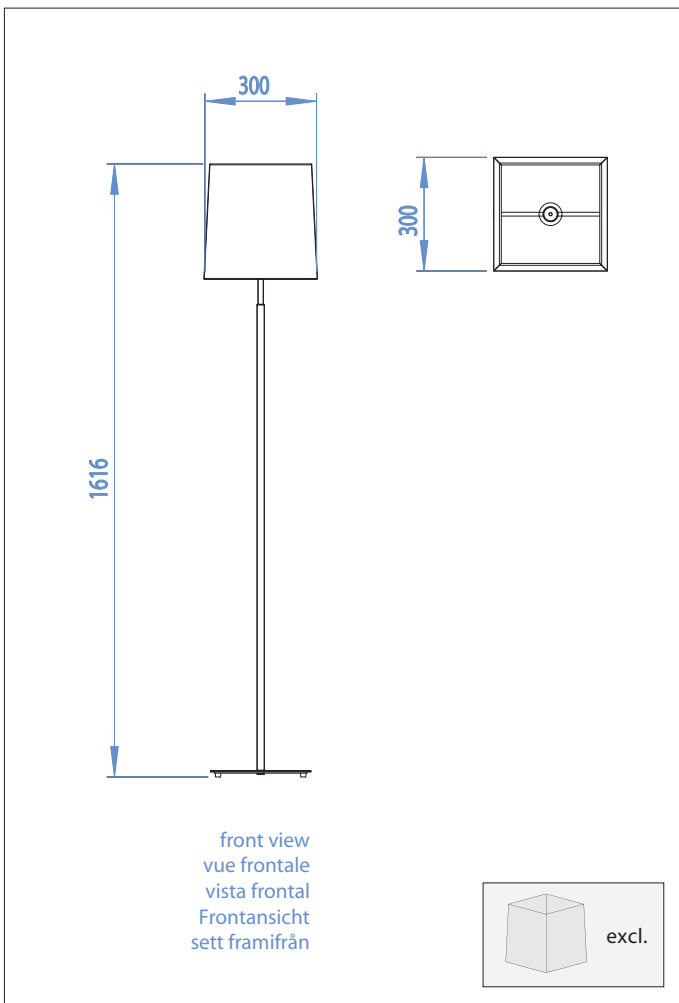

4512 Azumi Floor

astro

1 x 60w E27		excl.
----------------	--	-------

Zone	3
------	----------

Astro Lighting Ltd.
G2 River Way, Harlow
CM20 2DP, Great Britain

T: +44 (0) 1279 427001
F: +44 (0) 1279 427002
sales@astrolighting.co.uk
www.astrolighting.co.uk