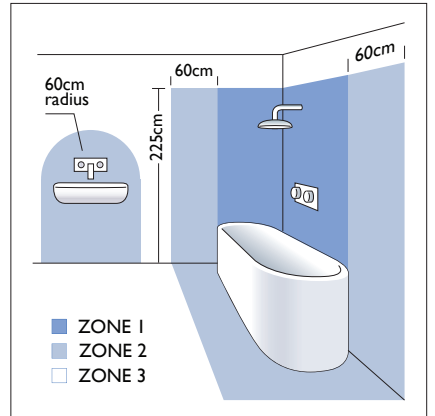

4512 Azumi Floor

astro

1 x 60w E27		excl.
----------------	--	-------

Zone	3
------	----------

Astro Lighting Ltd.
G2 River Way, Harlow
CM20 2DP, Great Britain

T: +44 (0) 1279 427001
F: +44 (0) 1279 427002
sales@astrolighting.co.uk
www.astrolighting.co.uk